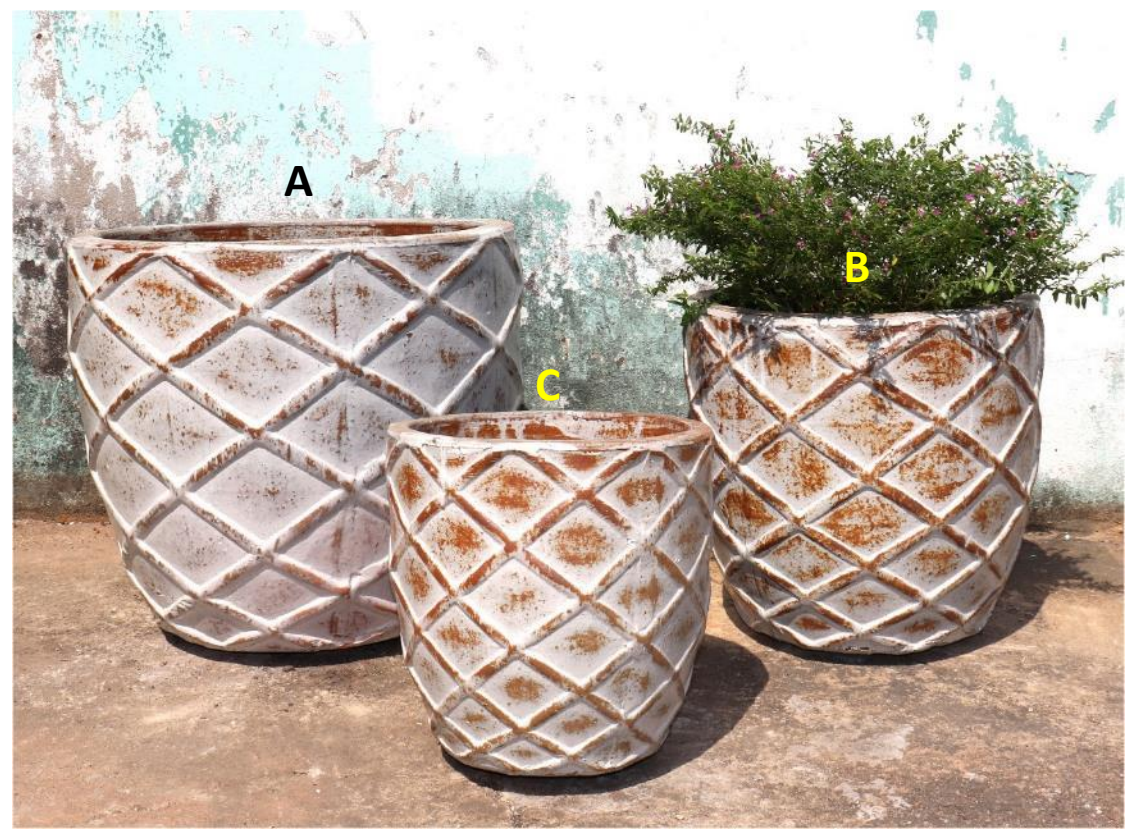

Rustic White

Color in photo: Rustic White
Please view attached [Color Chart](#) for more color selections